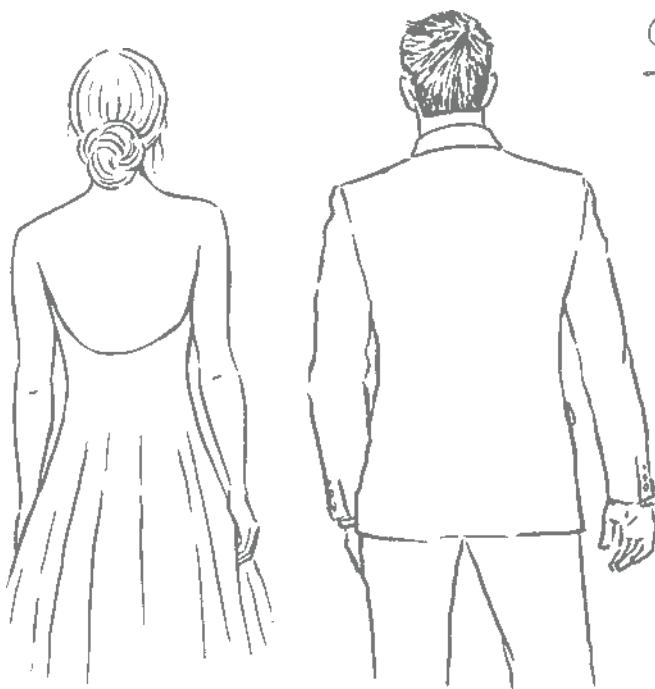

take courage

Happy Anniversary

*Here's to all
the beautiful things
yet to come*

*if friends
were flowers,
I'd have the
pick of the
bunch*

N EVERLASTING BEAUTY • 161255 | 32,00 € | £25.00

8 ablösbare Stempel (Empfohlene transparente Blöcke: c, d, e)